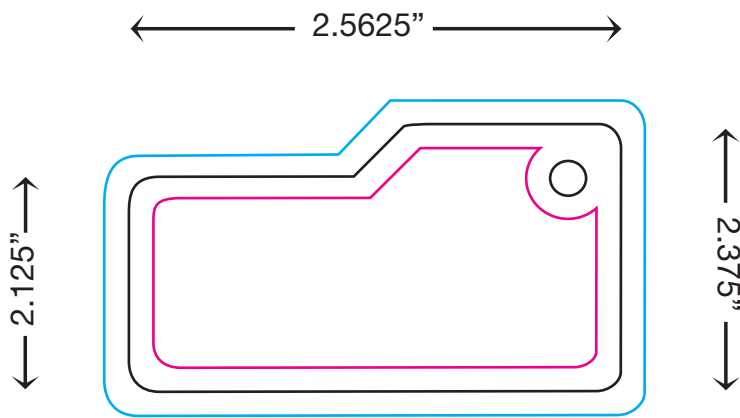

Template #11

KEY CHAIN TAG

NOTE: This template is presented in full size. Please refer to the provided spec sheets for specific design dimensions. You may design directly from this template.

Key:

■ Safe Zone

■ Cut Line

■ Bleed