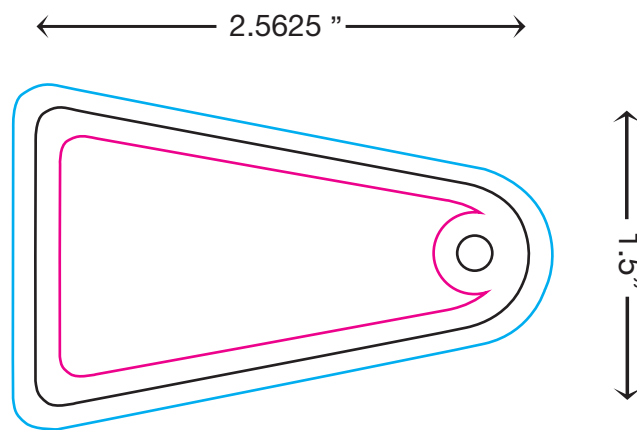

Triangle

KEY CHAIN TAG

NOTE: This template is presented in full size. Please refer to the provided spec sheets for specific design dimensions. You may design directly from this template.

Key:

Safe Zone

Cut Line