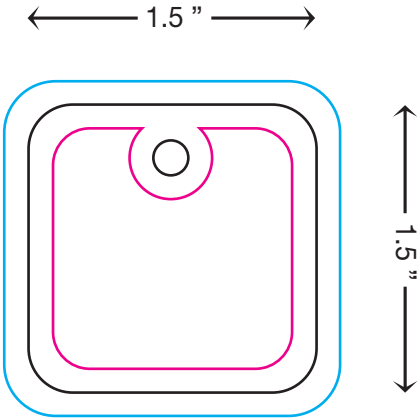

Square

KEY CHAIN TAG

NOTE: This template is presented in full size. Please refer to the provided spec sheets for specific design dimensions. You may design directly from this template.

Key:

■ Safe Zone

■ Cut Line