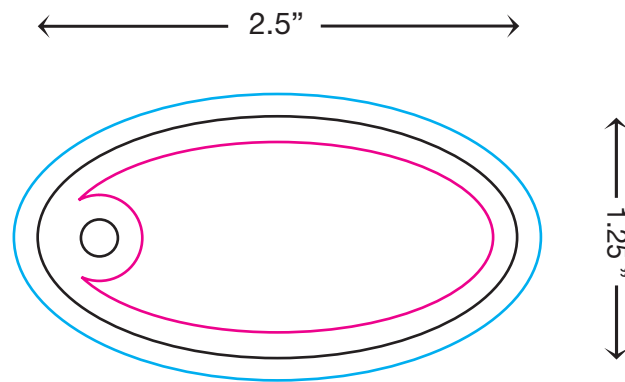

Oval

KEY CHAIN TAG

NOTE: This template is presented in full size. Please refer to the provided spec sheets for specific design dimensions. You may design directly from this template.

Key:

■ Safe Zone

■ Cut Line