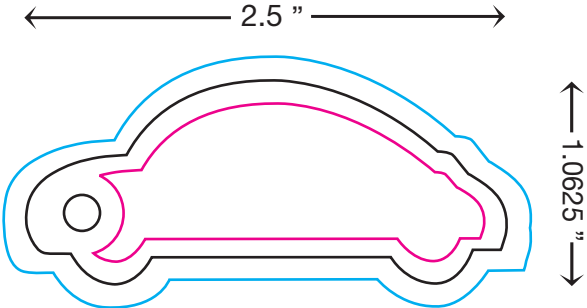

Mini Auto

KEY CHAIN TAG

NOTE: This template is presented in full size. Please refer to the provided spec sheets for specific design dimensions. You may design directly from this template.

Key:

■ Safe Zone

■ Cut Line

■ Bleed