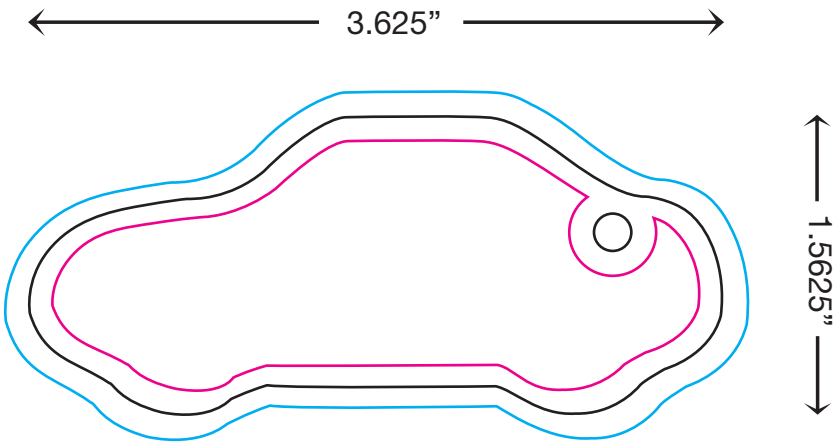

Large Auto

KEY CHAIN TAG

NOTE: This template is presented in full size. Please refer to the provided spec sheets for specific design dimensions. You may design directly from this template.

Key:

-
- Safe Zone
 - Cut Line
 - Bleed