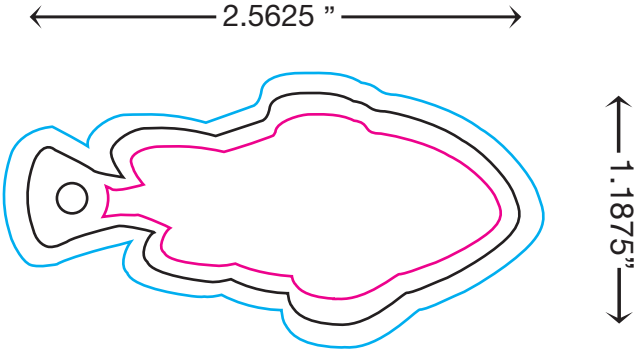

Fish

KEY CHAIN TAG

NOTE: This template is presented in full size. Please refer to the provided spec sheets for specific design dimensions. You may design directly from this template.

Key:

Safe Zone

Cut Line

Bleed