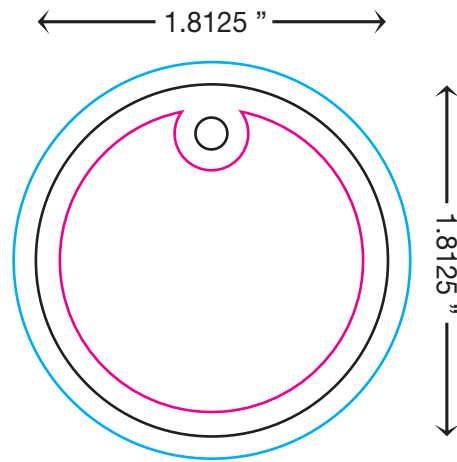

# Circle

## KEY CHAIN TAG

**NOTE:** This template is presented in full size. Please refer to the provided spec sheets for specific design dimensions. You may design directly from this template.

Key:

---

Safe Zone

Cut Line