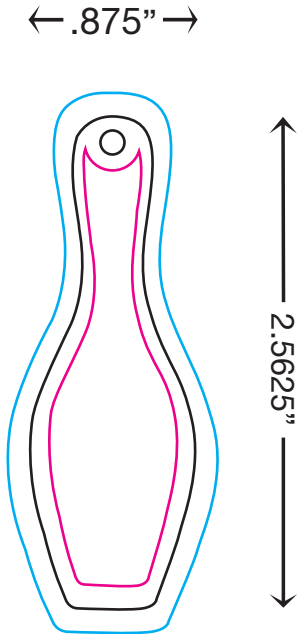

Bowling Pin

KEY CHAIN TAG

NOTE: This template is presented in full size. Please refer to the provided spec sheets for specific design dimensions. You may design directly from this template.

Key:

-
- Safe Zone
 - Cut Line
 - Bleed