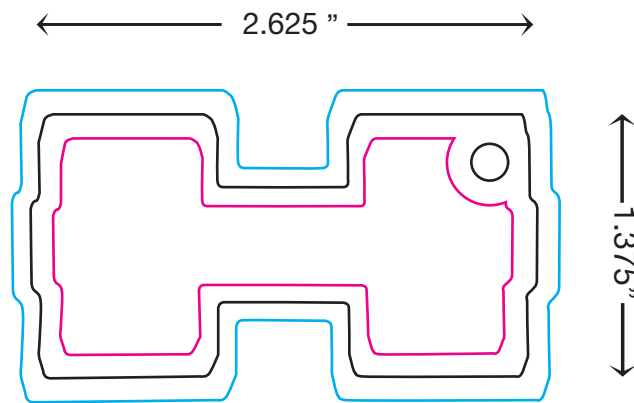

Barbell

KEY CHAIN TAG

NOTE: This template is presented in full size. Please refer to the provided spec sheets for specific design dimensions. You may design directly from this template.

Key:

■ Safe Zone

■ Cut Line