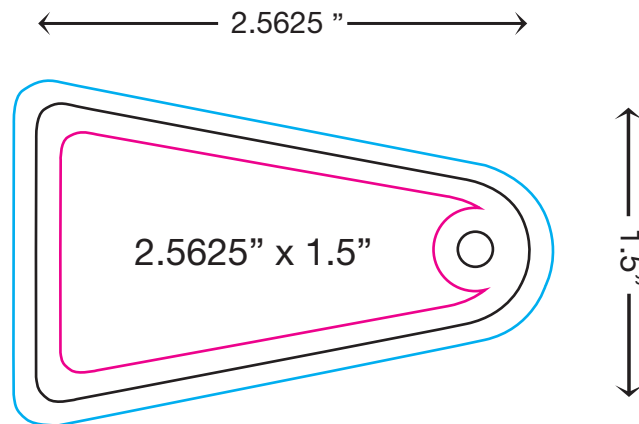

KEY CHAIN TAG Triangle

IMPORTANT:

Artwork must be supplied in high resolution.
300dpi minimum for raster OR vector files.

We accept only the follow file formats:
PDF, EPS, TIFF, JPEG, PSD, AI, INDD, CDR

If fonts are used in your layout, please embed or
outline them prior to output.

DIMENSIONS:

Key Tag:

Safe Zone 2.4375" x 1.375"

Cut Line 2.5625" x 1.5"

Bleed 2.6875" x 1.625"

Full Layout Size:

Cut Line 2.5625" x 1.5"

Questions? 800.749.1011
or visit www.IDsource.com