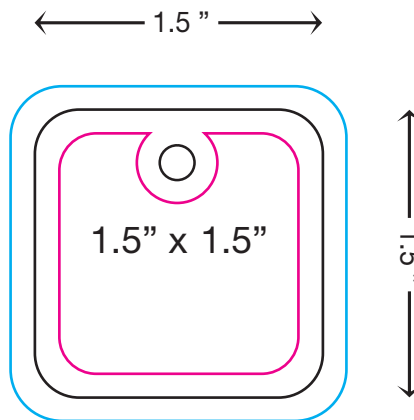

KEY CHAIN TAG

Square

IMPORTANT:

Artwork must be supplied in high resolution.
300dpi minimum for raster OR vector files.

We accept only the follow file formats:
PDF, EPS, TIFF, JPEG, PSD, AI, INDD, CDR

If fonts are used in your layout, please embed or
outline them prior to output.

DIMENSIONS:

Key Tags:

Safe Zone	1.375" x 1.375"
Cut Line	1.5" x 1.5"
Bleed	1.625" x 1.6255"

Full Layout Size:

Cut Line	1.5" x 1.5"
----------	-------------

Questions? 800.749.1011
or visit www.IDsource.com