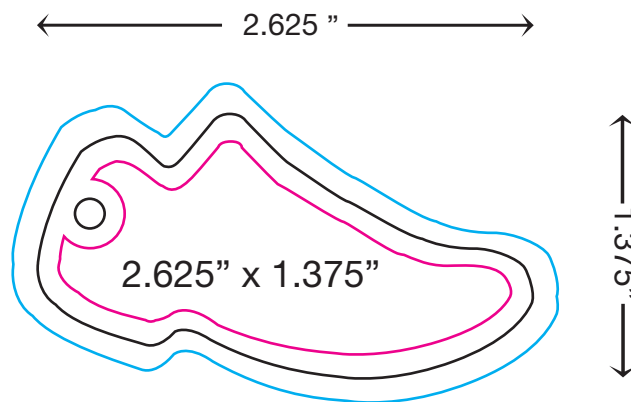

KEY CHAIN TAG

Sneaker

IMPORTANT:

Artwork must be supplied in high resolution.
300dpi minimum for raster OR vector files.

We accept only the follow file formats:
PDF, EPS, TIFF, JPEG, PSD, AI, INDD, CDR

If fonts are used in your layout, please embed or
outline them prior to output.

DIMENSIONS:

Key Tag:

Safe Zone	2.5" x 1.25"
Cut Line	2.625" x 1.375"
Bleed	2.75" x 1.5"

Full Layout Size:

Cut Line	2.625" x 1.375"
----------	-----------------

Questions? 800.749.1011
or visit www.IDsource.com