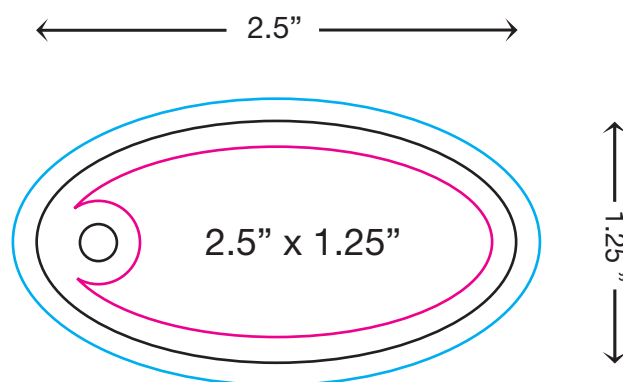

### DIMENSIONS:

---

#### Key Tags:

Safe Zone 2.375" x 1.125"

Cut Line 2.5" x 1.25"

Bleed 2.625" x 1.375"

#### Full Layout Size:

Cut Line 2.5" x 1.25"

Questions? 800.749.1011  
or visit [www.IDsource.com](http://www.IDsource.com)