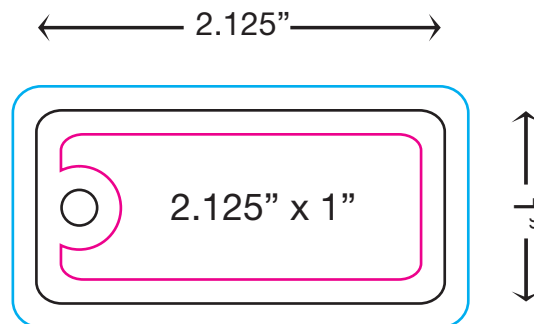

## IMPORTANT:

Artwork must be supplied in high resolution.  
300dpi minimum for raster OR vector files.

We accept only the follow file formats:  
PDF, EPS, TIFF, JPEG, PSD, AI, INDD, CDR

If fonts are used in your layout, please embed or  
outline them prior to output.

## DIMENSIONS:

---

### Key Tag:

Safe Zone	2" x .875"
Cut Line	2.125" x 1"
Bleed	2.25" x 1.125"

### Full Layout Size:

Cut Line	2.125" x 1"
----------	-------------

**Questions?** 800.749.1011  
or visit [www.IDsource.com](http://www.IDsource.com)