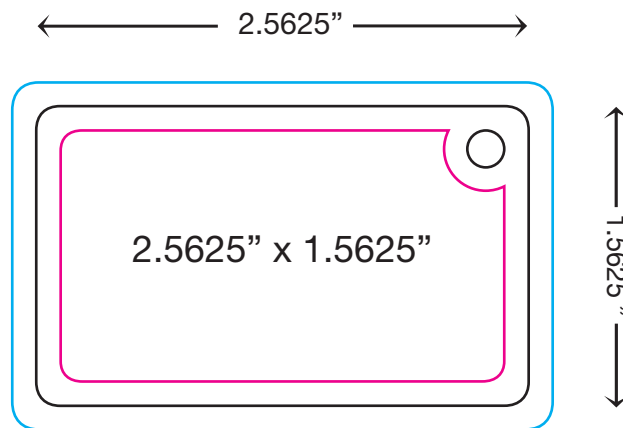

# KEY CHAIN TAG Mini Credit Card

## DIMENSIONS:

---

### Key Tag:

Safe Zone 2.4375" x 1.4375"

Cut Line 2.5625" x 1.5625"

Bleed 2.6875" x 1.6875"

### Full Layout Size:

Cut Line 2.5625" x 1.5625"

Questions? 800.749.1011  
or visit [www.IDsource.com](http://www.IDsource.com)