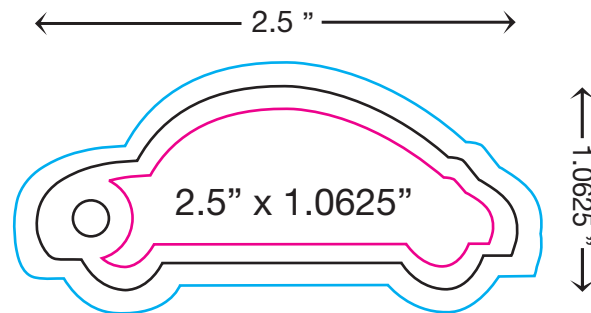

# KEY CHAIN TAG

### DIMENSIONS:

---

#### Key Tag:

Safe Zone 2.375" x 0.9375"

Cut Line 2.5" x 1.0625"

Bleed 2.625" x 1.1875"

#### Full Layout Size:

Cut Line 2.5" x 1.0625"

**Questions?** 800.749.1011  
or visit [www.IDsource.com](http://www.IDsource.com)