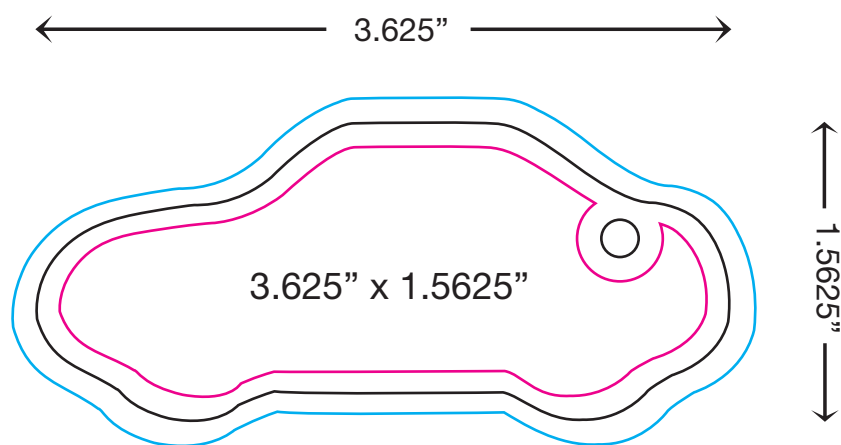

KEY CHAIN TAG

Large Auto

IMPORTANT:

Artwork must be supplied in high resolution.
300dpi minimum for raster OR vector files.

We accept only the follow file formats:
PDF, EPS, TIFF, JPEG, PSD, AI, INDD, CDR

If fonts are used in your layout, please embed or
outline them prior to output.

DIMENSIONS:

Key Tag:

Safe Zone	3.5" x 1.4375"
Cut Line	3.625" x 1.5625"
Bleed	3.75" x 1.6875"

Full Layout Size:

Cut Line	3.625" x 1.5625"
----------	------------------