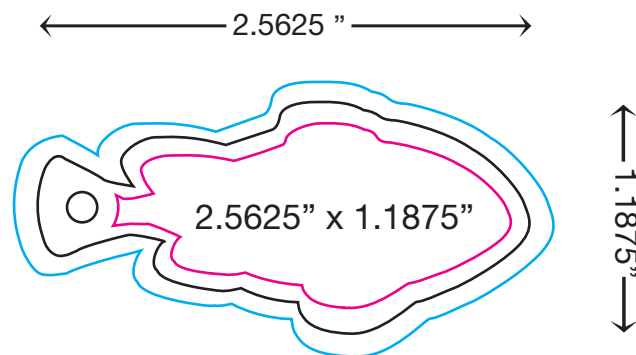

# KEY CHAIN TAG

### DIMENSIONS:

---

#### Key Tag:

Safe Zone 2.4375" x 1.0625"

Cut Line 2.5625" x 1.1875"

Bleed 2.6875" x 1.3125"

#### Full Layout Size:

Cut Line 2.5625" x 1.1875"

**Questions?** 800.749.1011  
or visit [www.IDsource.com](http://www.IDsource.com)