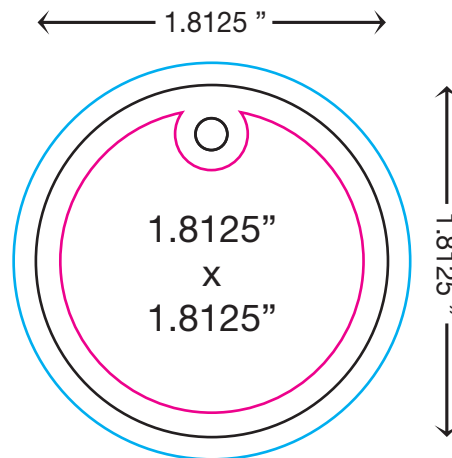

KEY CHAIN TAG Circle

IMPORTANT:

Artwork must be supplied in high resolution.
300dpi minimum for raster OR vector files.

We accept only the follow file formats:
PDF, EPS, TIFF, JPEG, PSD, AI, INDD, CDR

If fonts are used in your layout, please embed or
outline them prior to output.

DIMENSIONS:

Key Tags:

Safe Zone 1.6875" x 1.6875"

Cut Line 1.8125" x 1.8125"

Bleed 1.9375" x 1.9375"

Full Layout Size:

Cut Line 1.8125" x 1.8125"

Questions? 800.749.1011
or visit www.IDsource.com