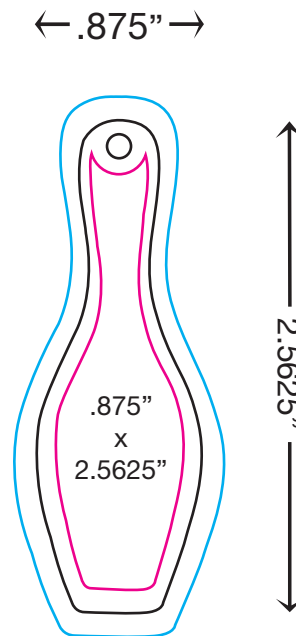

KEY CHAIN TAG Bowling Pin

IMPORTANT:

Artwork must be supplied in high resolution.
300dpi minimum for raster OR vector files.

We accept only the follow file formats:
PDF, EPS, TIFF, JPEG, PSD, AI, INDD, CDR

If fonts are used in your layout, please embed or
outline them prior to output.

DIMENSIONS:

Key Tags:

Safe Zone .75" x 2.4375"
Cut Line .875" x 2.5625"
Bleed 1" x 2.6875"

Full Layout Size:

Cut Line .875" x 2.5625"