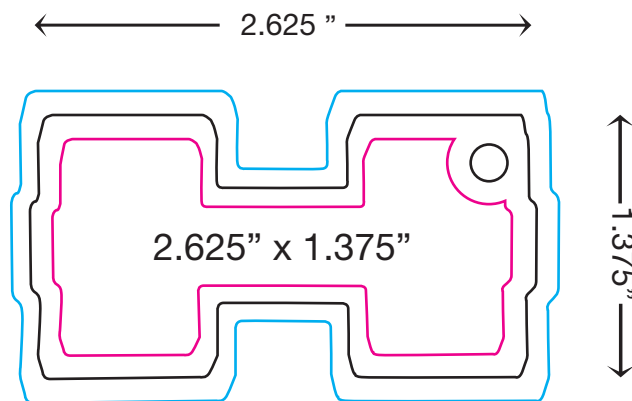

KEY CHAIN TAG

Barbell

IMPORTANT:

Artwork must be supplied in high resolution.
300dpi minimum for raster OR vector files.

We accept only the follow file formats:
PDF, EPS, TIFF, JPEG, PSD, AI, INDD, CDR

If fonts are used in your layout, please embed or
outline them prior to output.

DIMENSIONS:

Key Tag:

Safe Zone	2.5" x 1.25"
Cut Line	2.625" x 1.375"
Bleed	2.75" x 1.5"

Full Layout Size:

Cut Line	2.625" x 1.375"
----------	-----------------

Questions? 800.749.1011
or visit www.IDsource.com